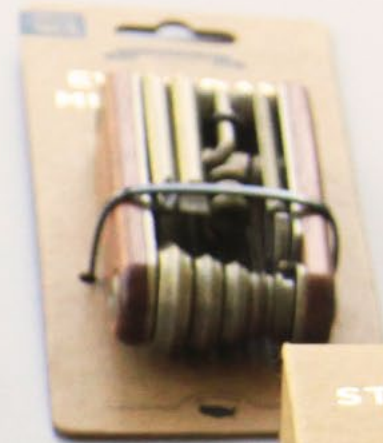

Paperie

Hardwarelab™

★ ★ ★ HEIRLOOM FOR THE NEXT CENTURY. ★ ★ ★

Hardwarelab

GIFTWARE FOR LIFE
Designed to work hard no matter
where you're heading.

KEY MULTI-TOOL

HW1602

Key Multi-tool features a key chain lock, bottle opener, flat screwdriver, can opener and wrench.

SPIKE DOG TAG MULTI-TOOL BLACK

HW1910

Spike Dog Tag Multi-tool features a screwdriver, bottle opener, allen key wrench, dog tag with chain.

COPPER COATED FLASK

HW1609

Flask of 6oz/170ml capacity, made from copper plated food grade stainless steel.

GEMINI WEARABLE TOOL BLACK

HW1812

Gemini Wearable Tool featuring a bottle opener, screwdriver, spoke, ruler and allen key wrench.

MULTI-TOOL BLACK

HW1813

Multi Tool – moveable arm with bottle opener, ruler, flat screwdriver, 2 built-in bits, allen key wrench, phone holder, carabineer, butterfly wrench and spoke.

9-IN-1 TOOL & ALAN KEY SET

HW1708

9-in-1 Tool & Alan Key set – 2/2.5/3/4/5/6mm flat head, philips head, star head, stainless steel construction.

BROWN LEATHER TAGGED TECH KEYS

HW2015

Leather Tagged Tech Keys – Micro to Type-C adapter, Type-C to Lightning adapter, flat screw driver and bottle opener.