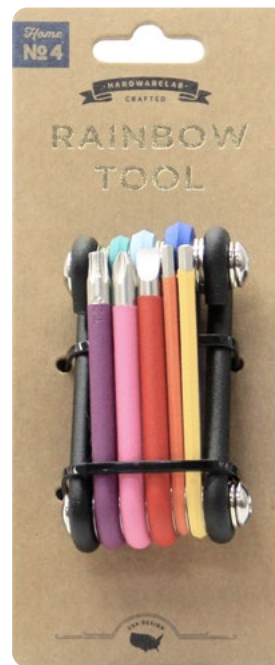

SPIKE DOG TAG MULTI-TOOL BLACK

HW1910

Spike Dog Tag Multi-tool features a screwdriver, bottle opener, allen key wrench, dog tag with chain.

COPPER COATED FLASK

HW1609

Flask of 6oz/170ml capacity, made from copper plated food grade stainless steel.

GEMINI WEARABLE TOOL BLACK

HW1812

Gemini Wearable Tool featuring a bottle opener, screwdriver, spoke, ruler and allen key wrench.

MULTI-TOOL BLACK

HW1813

Multi Tool – moveable arm with bottle opener, ruler, flat screwdriver, 2 built-in bits, allen key wrench, phone holder, carabineer, butterfly wrench and spoke.

9-IN-1 TOOL & ALAN KEY SET

HW1708

9-in-1 Tool & Alan Key set – 2/2.5/3/4/5/6mm flat head, philips head, star head, stainless steel construction.

BROWN LEATHER TAGGED TECH KEYS

HW2015

Leather Tagged Tech Keys – Micro to Type-C adapter, Type-C to Lightning adapter, flat screw driver and bottle opener.

WOODEN STUBBY SCREWDRIVER BIT

HW2016

Wooden Stubby Screwdriver Bit featuring a beech ratchet handle, dual direction lock and double sided bit.

LIGHT WITH STASH BLACK

HW1610

Light with Stash featuring 9 LED lights, large stash inside and bottle opener on the bottom.