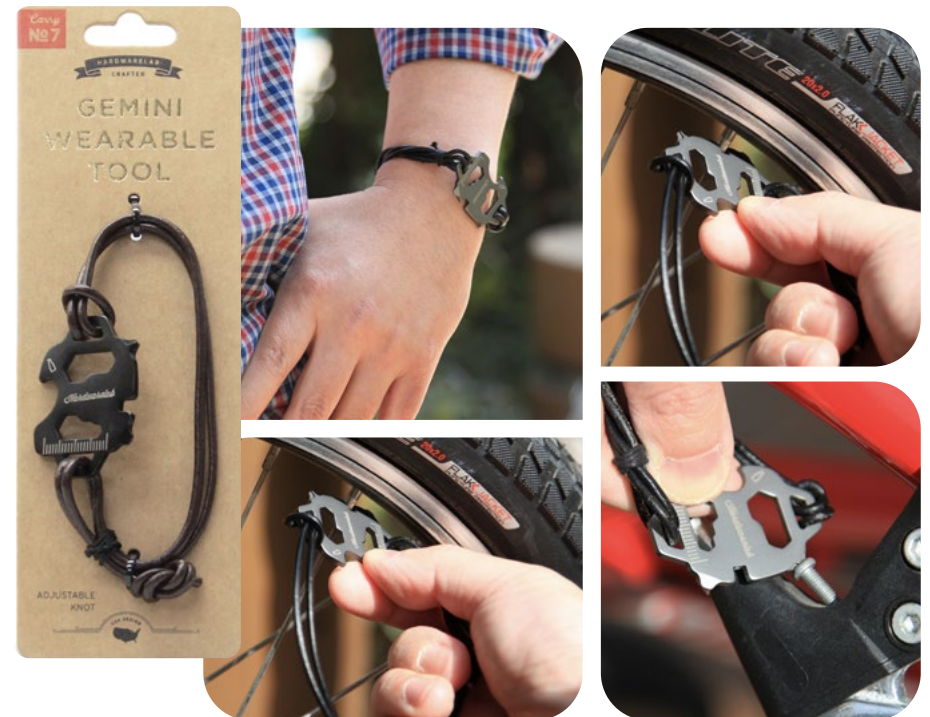

SPIKE DOG TAG MULTI-TOOL BLACK

HW1910

Spike Dog Tag Multi-tool features a screwdriver, bottle opener, allen key wrench, dog tag with chain.

COPPER COATED FLASK

HW1609

Flask of 6oz/170ml capacity, made from copper plated food grade stainless steel.

GEMINI WEARABLE TOOL BLACK

HW1812

Gemini Wearable Tool featuring a bottle opener, screwdriver, spoke, ruler and allen key wrench.

MULTI-TOOL BLACK

HW1813

Multi Tool – moveable arm with bottle opener, ruler, flat screwdriver, 2 built-in bits, allen key wrench, phone holder, carabineer, butterfly wrench and spoke.

9-IN-1 TOOL & ALAN KEY SET

HW1708

9-in-1 Tool & Alan Key set – 2/2.5/3/4/5/6mm flat head, philips head, star head, stainless steel construction.

BROWN LEATHER TAGGED TECH KEYS

HW2015

Leather Tagged Tech Keys – Micro to Type-C adapter, Type-C to Lightning adapter, flat screw driver and bottle opener.

WOODEN STUBBY SCREWDRIVER BIT

HW2016

Wooden Stubby Screwdriver Bit featuring a beech ratchet handle, dual direction lock and double sided bit.

LIGHT WITH STASH BLACK

HW1610

Light with Stash featuring 9 LED lights, large stash inside and bottle opener on the bottom.