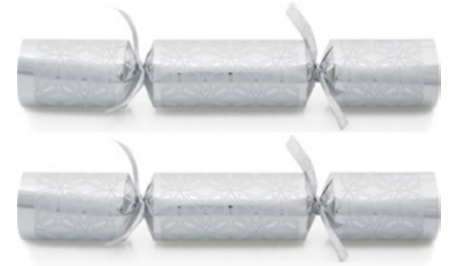

CT2406
Silver Harmony