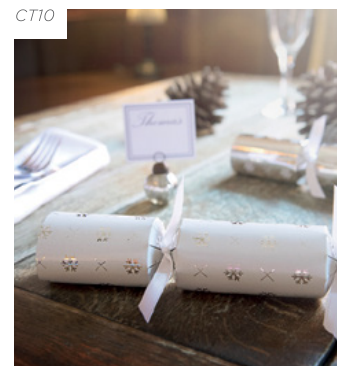

CONTENTS

- Bespoke For Caterers 2
- CT09 3
- CT10 3
- CT11 4
- CT12 5
- CT18 6
- CT24 7
- CT40 7
- CTE 7